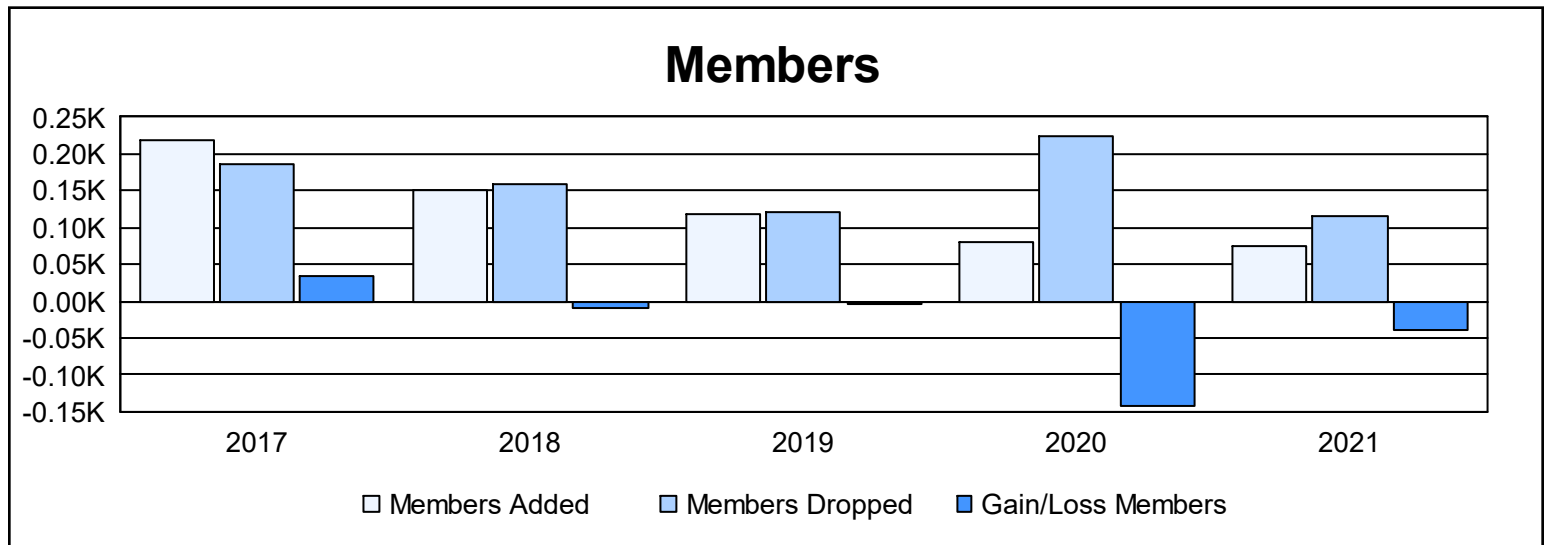

Year	New Clubs	Dropped Clubs	Gain/ Loss Clubs	New Members	Charter Members	Reinstate Members	Transfer Members	Total Member Added	Total Members Dropped	Gain/ Loss Members
2016-2017	0	1	-1	208	6	1	5	220	187	33
2017-2018	0	2	-2	134	2	3	12	151	159	-8
2018-2019	1	3	-2	84	28	1	4	117	121	-4
2019-2020	0	6	-6	43	5	29	4	81	223	-142
2020-2021	1	3	-2	33	21	15	6	75	115	-40
<b>Average</b>	<b>0</b>	<b>3</b>	<b>-3</b>	<b>100</b>	<b>12</b>	<b>10</b>	<b>6</b>	<b>129</b>	<b>161</b>	<b>-32</b>

### Membership Composition June 2021 Cumulative