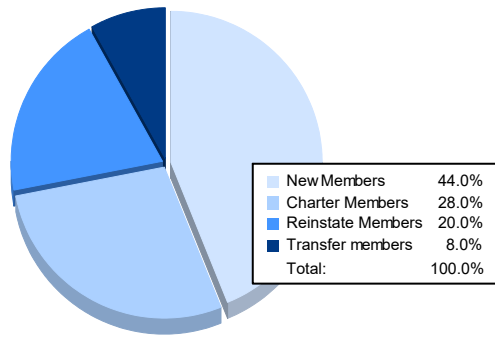

Year	New Clubs	Dropped Clubs	Gain/ Loss Clubs	New Members	Charter Members	Reinstate Members	Transfer Members	Total Member Added	Total Members Dropped	Gain/ Loss Members
2016-2017	0	1	-1	208	6	1	5	220	187	33
2017-2018	0	2	-2	134	2	3	12	151	159	-8
2018-2019	1	3	-2	84	28	1	4	117	121	-4
2019-2020	0	6	-6	43	5	29	4	81	223	-142
2020-2021	1	3	-2	33	21	15	6	75	115	-40
<b>Average</b>	<b>0</b>	<b>3</b>	<b>-3</b>	<b>100</b>	<b>12</b>	<b>10</b>	<b>6</b>	<b>129</b>	<b>161</b>	<b>-32</b>

### Membership Composition June 2021 Cumulative

### Gender Composition June 2021 Cumulative