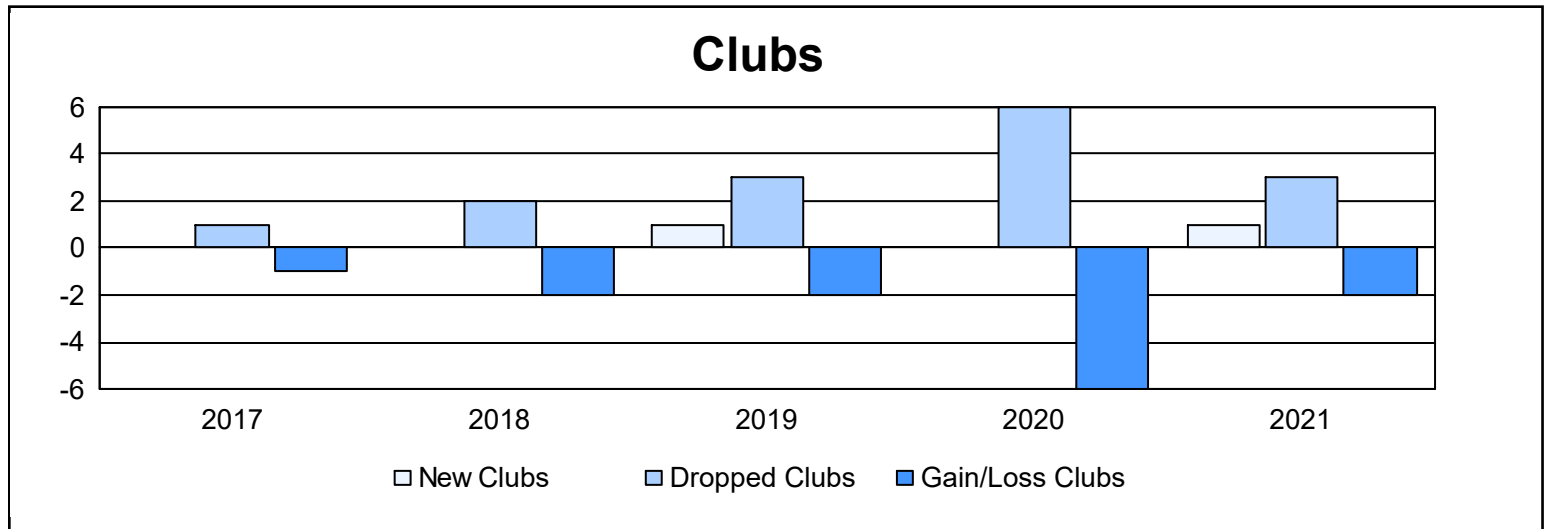

Year	New Clubs	Dropped Clubs	Gain/ Loss Clubs	New Members	Charter Members	Reinstate Members	Transfer Members	Total Member Added	Total Members Dropped	Gain/ Loss Members
2016-2017	0	1	-1	208	6	1	5	220	187	33
2017-2018	0	2	-2	134	2	3	12	151	159	-8
2018-2019	1	3	-2	84	28	1	4	117	121	-4
2019-2020	0	6	-6	43	5	29	4	81	223	-142
2020-2021	1	3	-2	33	21	15	6	75	115	-40
<b>Average</b>	<b>0</b>	<b>3</b>	<b>-3</b>	<b>100</b>	<b>12</b>	<b>10</b>	<b>6</b>	<b>129</b>	<b>161</b>	<b>-32</b>

### Membership Composition June 2021 Cumulative